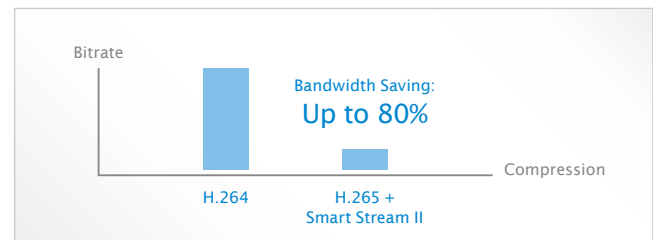

Combining both H.265 and VIVOTEK Smart Stream II, the camera can reduce bandwidth and storage consumption up to 80% more than cameras using H.264.